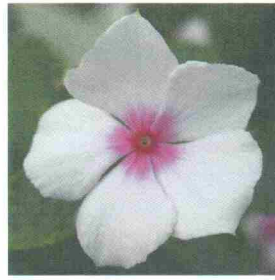

Vinca Titan Blush