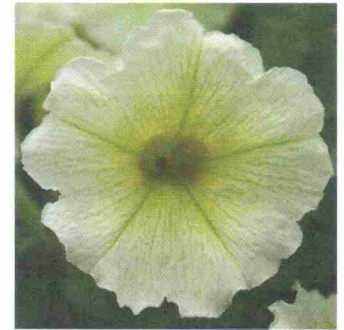

Madness Petunias

1st sets will be limited

Place your orders early !

Salvia

Victoria

Available in 4.5" & 6"

- * Plant in full sun or partial shade.
- * Water 2-3 times per week until established.
- * Grows 18-20" tall.
- * Space 12-15" apart.
- * Blooms spring to frost.
- * Spikes of dainty blue flowers.
- * Use in mass plantings or backgrounds.

Salvia

Vista

Available in 4.5" & 6"

- * Plant in full sun or partial shade.
- * Water 2-3 times per week until established.
- * Grows 10-12" tall.
- * Space 10-12" apart.
- * Blooms spring to frost.
- * Attracts hummingbirds.
- * Use in mass plantings or backgrounds.

**Petunia
Madness
Lilac**

**Petunia
Madness
Midnight**

**Petunia
Madness
Red**

**Petunia
Madness
Rose**

**Petunia
Madness
White**

**Petunia
Madness
Yellow**

**Salvia
Victoria
Blue**

**Salvia
Vista
Lavender**

**Salvia
Red Hot
Sally II**

**Salvia
Vista
Whit**

Regular Annuals

Vinca Titan

Available in 4.5" & 6"

NEW SERIES in 2012

- * Larger Flowers than Cooler Series
- * Plant in full sun.
- * Water 2-3 times per week until established.
- * Grows 14-16" tall.
- * Space 10-12" apart.
- * Blooms throughout summer.
- * Plants thrive in dry and hot conditions.
- * Highly recommended for low maintenance flower beds.